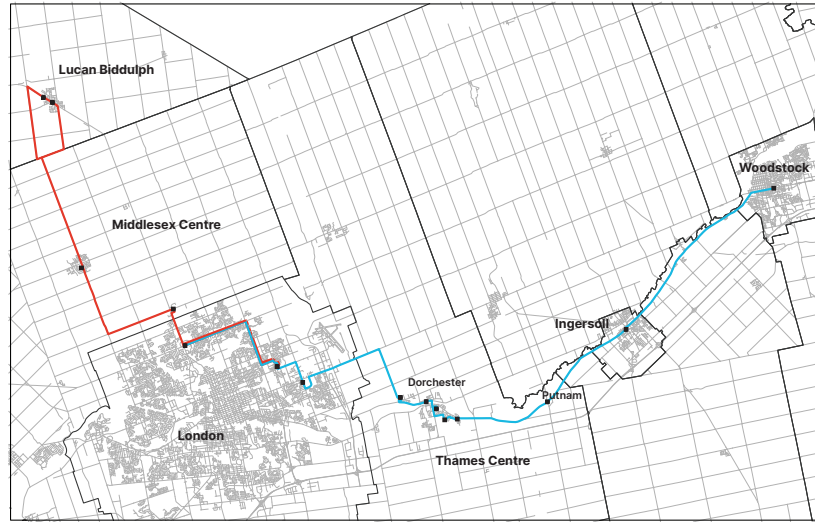

SERVICE CHANGES EFFECTIVE MAY 29, 2023

Starting Monday, May 29, 2023, Route 1 and Route 2 will be combined to offer an improved weekday transit connection between Woodstock, Ingersoll, Putnam, Dorchester and London. As a result, the route stops and times have changed.

A new bus route is also being added to provide a weekday transit connection between London, Lucan, Ilderton, and Arva.

— Route 1 — Route 2 ■ Stops

ALL TRIPS ARE \$5.00 ONE-WAY. CHILDREN 5 AND UNDER, VETERANS, AND SUPPORT PERSONS ARE FREE

Route 1
MONDAY TO FRIDAY

AM Route 6:30 AM - 9:50 AM London Arva Ilderton Lucan

Bus Stop	London	London	Arva	Ilderton	Lucan	Lucan
	Fanshawe College Parking Lot 11 (East end of E building)	Masonville Mall @ Fanshawe Park Road East	Medway Rd. / Arva St.	Ilderton Library near Middlesex Centre Medicine Clinic	On Main St. at the school crossing near William Street	On Main St. at Lucan Community Centre
Trip 1 Express →	-	6:30	-	-	-	6:50
Trip 2 ←	7:50	7:30	7:20	7:09	6:53	6:50
Trip 3 →	7:50	8:10	8:20	8:31	-	8:50
Trip 4 ←	9:50	9:30	9:20	9:09	8:53	8:50

PM Route 3:00 PM - 6:30 PM Woodstock Ingersoll Putnam Dorchester London

Bus Stop	Woodstock	Ingersoll	Putnam	Dorchester	Dorchester	Dorchester	Dorchester	Dorchester	London	London	London
	Transit Terminal on Dundas St. East of Woodstock Transit Route#7 stop	Oxford Street Parking Lot, across from Public Library	Putnam Road/Hamilton Road @ Mini Mart	Woodvale Drive/Foxhollow Drive	Oakwood Drive/Byron Avenue	Dorchester Community Centre (FlightExec Centre) Parking Lot	Catherine Street across from Canada Post	Newton Avenue near Shaw Rd.	Argyle Mall on Clarke Road near Whitney Street	Fanshawe College Parking Lot# 11 (East end of E building)	Masonville Mall @ Fanshawe Park Rd. East
Trip 5 →	3:00	3:20	3:30	3:38	3:43	3:48	3:53	3:58	4:13	4:25	4:45
Trip 6 ←	6:30	6:10	6:00	5:52	5:47	5:42	5:37	5:32	5:17	5:05	4:45